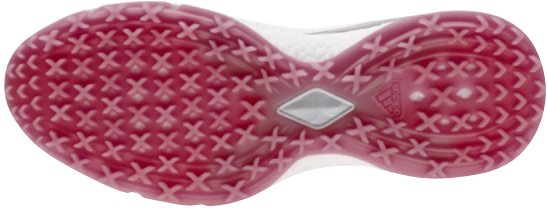

FW5641
ftwrwhite/wildpink/silvermet
Available 01 Feb 2021