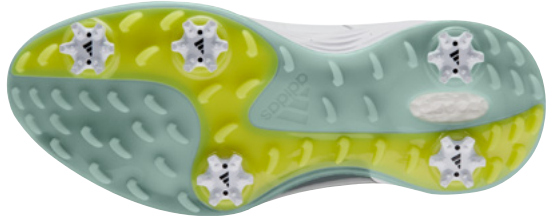

**FW5612**  
greytwo/ftwrwhite/greyfour  
Available 01 Feb 2021

**FX6624**  
crewblue/crewnavy/greyone  
Available 01 Feb 2021

**W ZG 21BOA**

KZ119 • Sizes: 3.5 - 8.5

- Regular fit
- L6 Boa® Fit System
- Three-layer wrapped textile upper with PU film
- Lightweight feel
- Low-cut stable golf cleats
- Insite sockliner with Lightstrike and Boost cushioning
- TPU six-spike outsole with aggressive traction lugs