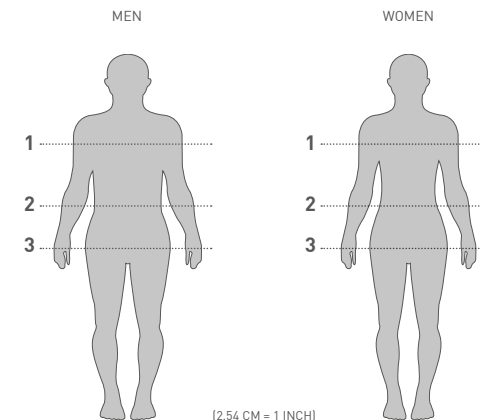

MEN'S SIZE CHART - TOPS

	XS	S	M	L	XL	2XL
Chest	31 - 33"	34 - 37"	37 - 40"	40 - 44"	44 - 48"	48 - 52"
Hip	32 - 34"	35 - 37"	37 - 40"	40 - 44"	44 - 48"	48 - 51"
EU	46"	48"	50"	52"	54"	56"

WOMEN'S SIZE CHART - TOPS

	XS	S	M	L	XL
Chest	30 - 32"	33 - 35"	36 - 37"	38 - 40"	41 - 43"
Hip	34 - 36"	37 - 38"	39 - 41"	42 - 43"	44 - 46"
UK	6 - 8	8 - 10	10 - 12	12 - 14	16 - 18
EU	34	36	38	40	42
France	36	38	40	42	44
Italy	40	42	44	46	48

WOMEN'S SIZE CHART - BOTTOMS

UK	6	8	10	12	14	16	18
EU	32	34	36	38	40	42	44
France	34	36	38	40	42	44	46
Italy	38	40	42	44	46	48	50

HOW TO MEASURE HEIGHT

1 - CHEST:

Measure around the fullest part of the bust, keeping the tape parallel to the floor.

2 - WAIST:

Measure around the narrowest point, keeping the tape parallel to the floor.

3 - HIP:

Stand with feet together and measure around the fullest point of the hip, keeping the tape parallel to the floor.

CHOOSING THE RIGHT SIZE

In cases where your measurements are between two sizes, go with the smaller size for a tighter fit and the larger size for a looser fit.

PANT FIT:

If your body measurements for hip and waist result in two different suggested sizes, you're better off going with the size from your hip measurements.

TOP FIT:

If your body measurements for hip and chest result in two different suggested sizes, order the size from your chest measurement.